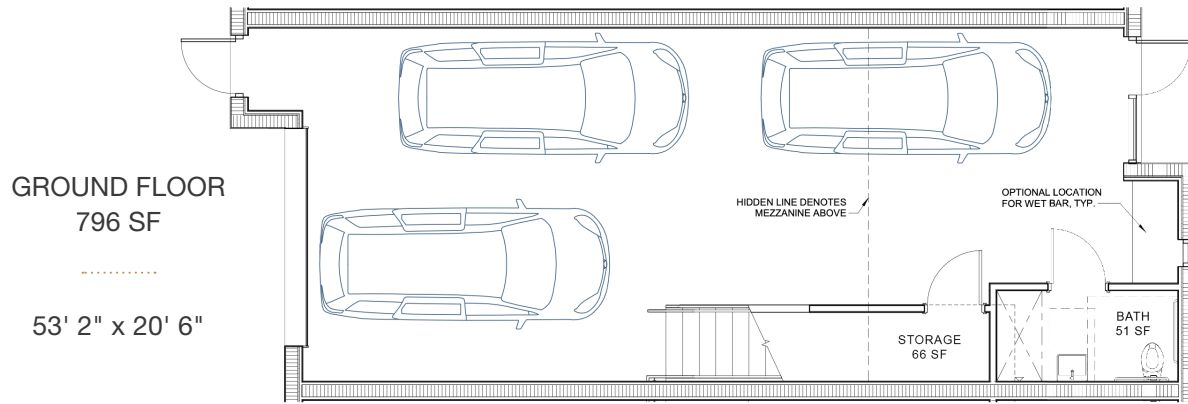

## CLASSIC FLOOR PLAN

**GROUND FLOOR**

\*FULL-SIZED CAR DIMENSION: 16' LONG X 7-2" WIDE

**MEZZANINE LEVEL**

### SQUARE FOOTAGE TOTALS

GROUND FLOOR	796 SF
BATH	51 SF
STORAGE	66 SF
MEZZANINE	274 SF
<b>GRAND TOTAL:</b>	<b>1,187 SF</b>