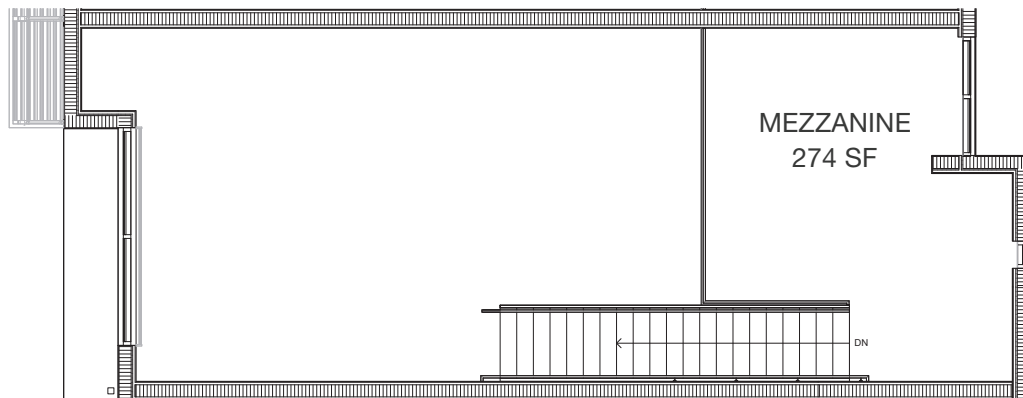

## CLASSIC FLOOR PLAN

**GROUND FLOOR**

\*FULL-SIZED CAR DIMENSION: 16' LONG X 7-2" WIDE

**MEZZANINE LEVEL**

### SQUARE FOOTAGE TOTALS

GROUND FLOOR	796 SF
BATH	51 SF
STORAGE	66 SF
MEZZANINE	274 SF
<b>GRAND TOTAL:</b>	<b>1,187 SF</b>