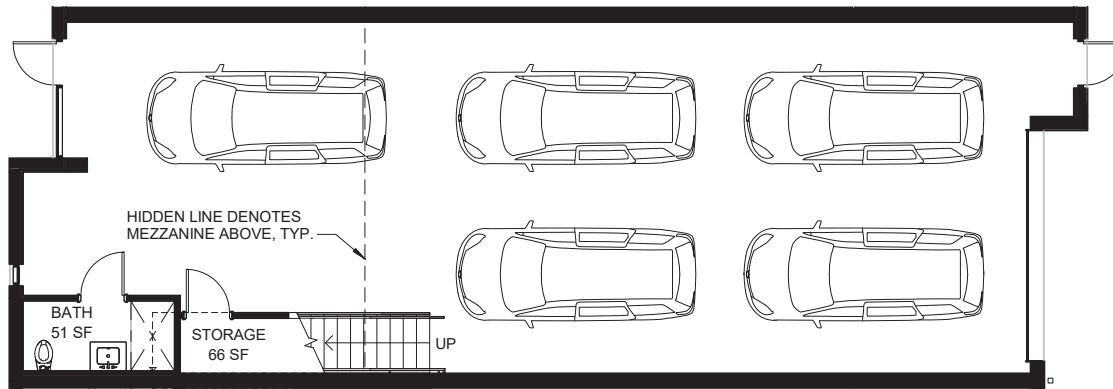

ELITE FLOOR PLAN

GROUND FLOOR
1,560 SF

74'10" x 25'5"

GROUND FLOOR

*FULL-SIZED CAR DIMENSION: 16-8" LONG X 6-5" WIDE

SQUARE FOOTAGE TOTALS

GROUND FLOOR	1,560 SF
BATH	51 SF
STORAGE	66 SF
MEZZANINE	484 SF

TOTAL INTERIOR: 2,161 SF

BALCONY 94 SF

GRAND TOTAL: 2,254 SF

MEZZANINE LEVEL